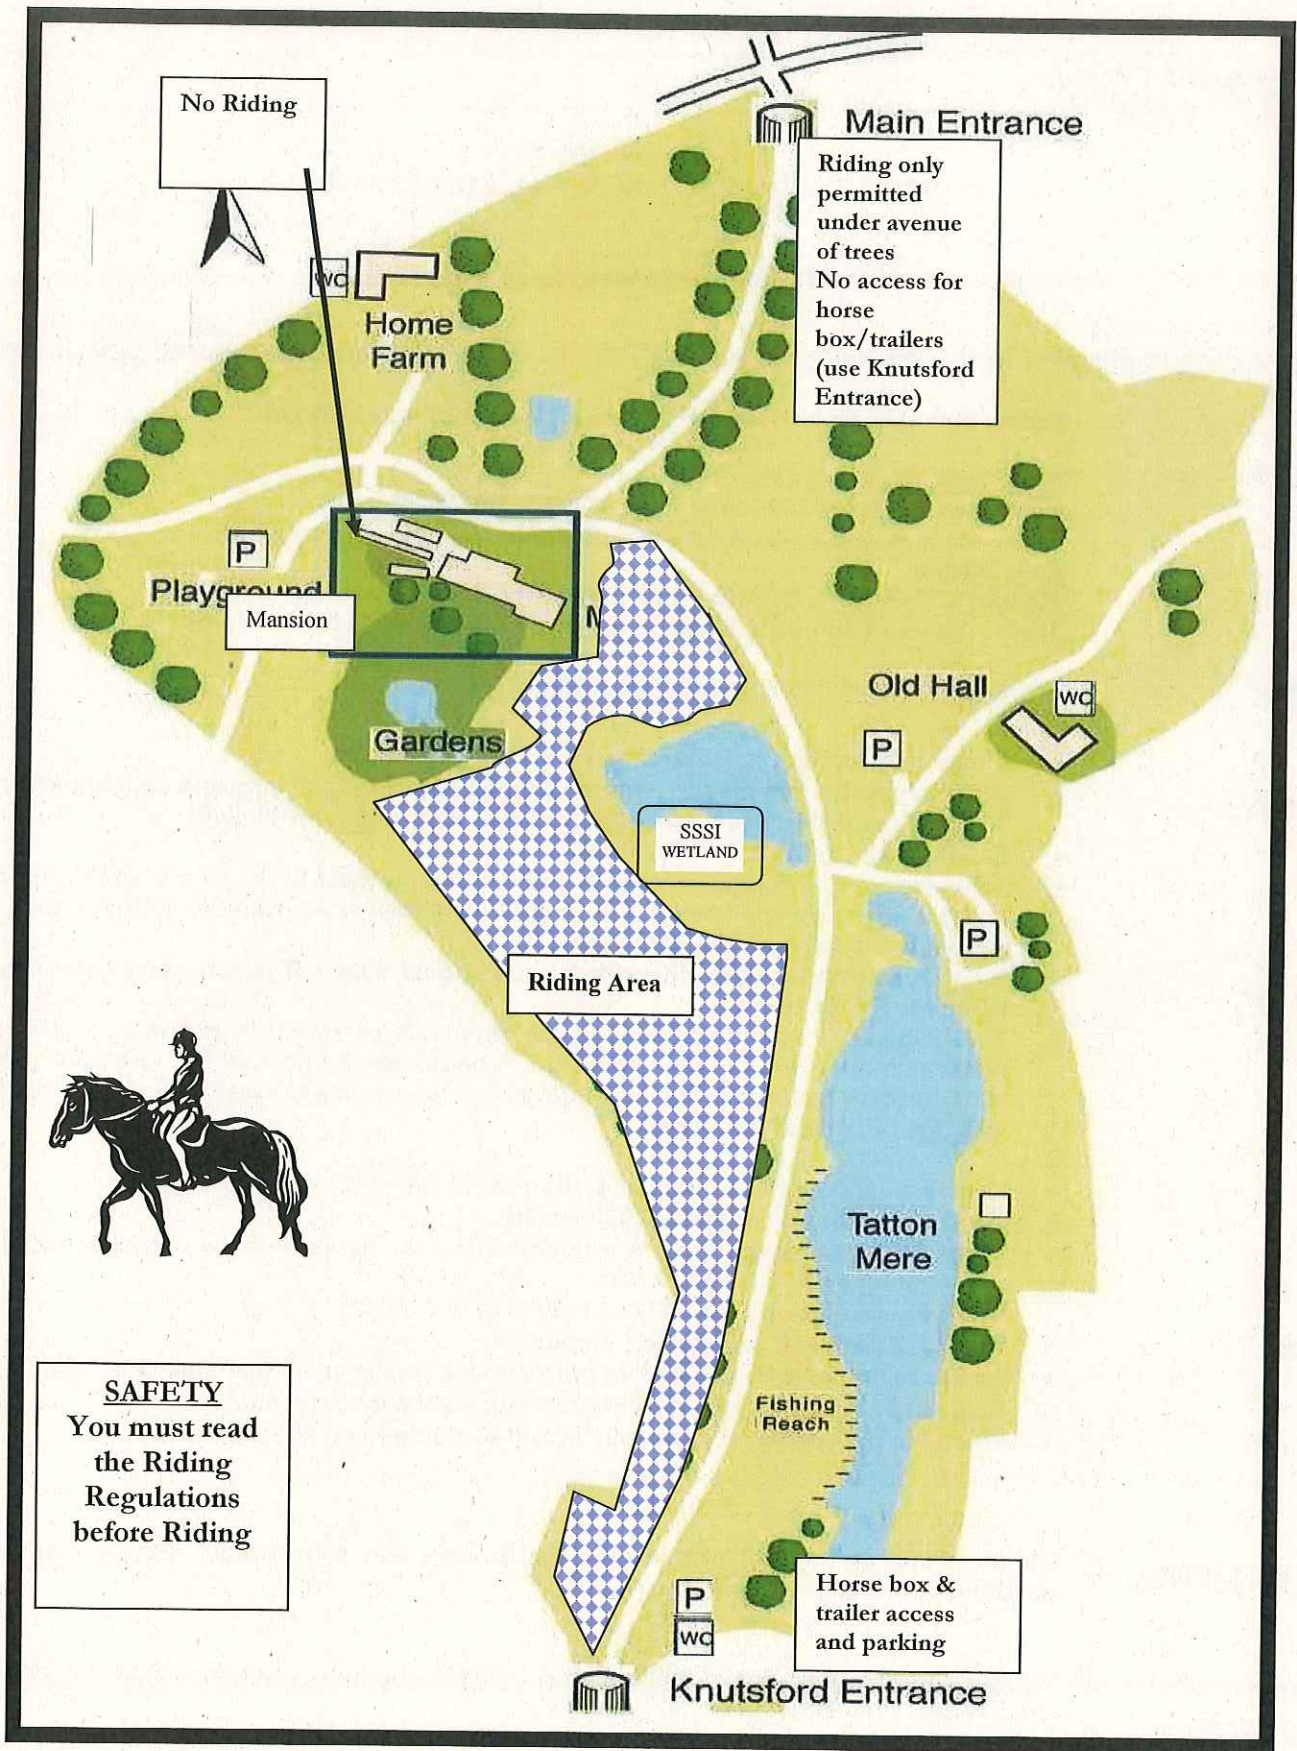

SAFETY
You must read
the Riding
Regulations
before Riding

Horse box &
trailer access
and parking

Ranger Emergency Mobile Telephone Number 07768 154884
Local Hospitals: Wythenshawe - 0161 998 7070 (M23 9LT)
Macclesfield - 01625 421000 (SK10 3BL)
Victoria Infirmary - 01606 564000 (CW8 1AW) – minor injuries